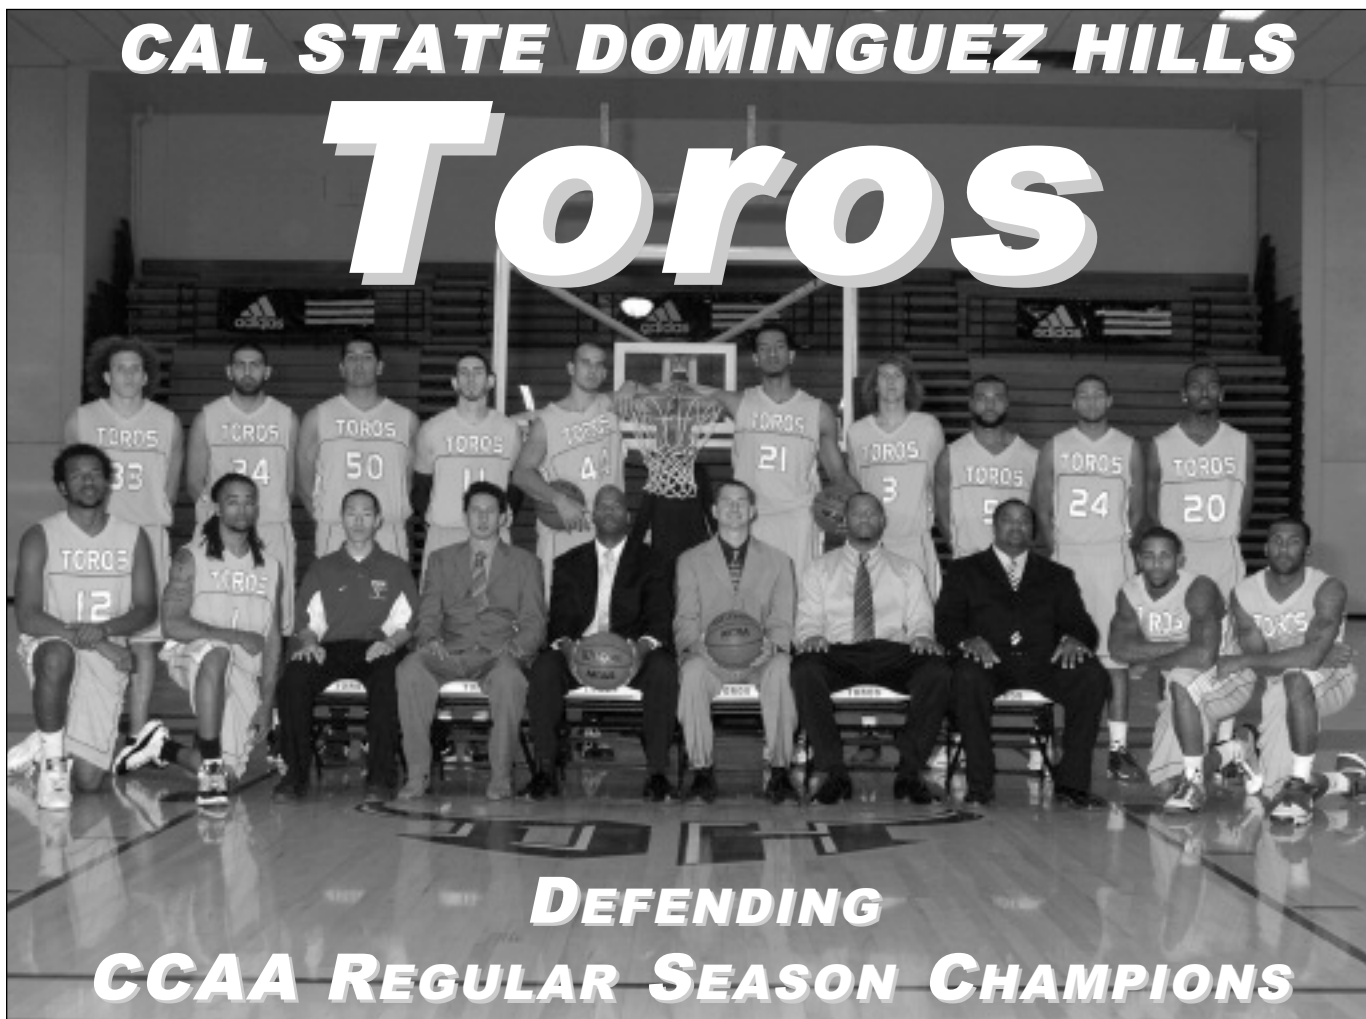

Head Coach: Damaine **POWELL** (6th year)

Ass't. Coaches: Max **WARD**, Anthony **BERKENKAMP**, Jonathan **TOLIVER**, Nolan **JOHNSON**

Standing (L-R): Stephen Faulkner, Zareh Zargaryan, Ricardo De La Rosa, Tim McGrath, James Cawthorne, Amir Aguilar, John Staats, Robert Willhite, Van Girard II, Alfred Sterling.